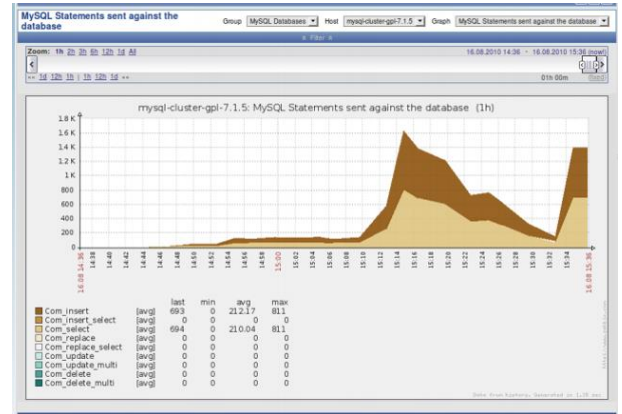

1. Real time Alerts

iMon365 targets In-scope devices and provides prompt notification via phone and email with specific recommendations to clients. With tests running every 5 minutes, clients are able to make a timely and informed choice of action during critical events.

2. 7x24 availability monitoring

iMon365 remotely monitors all registered infrastructure devices 24 hours a day, 7 days a week in order to quickly detect, diagnose and solve any potential network performance problems.

3. Agent and Agentless Monitoring

iMon365 provides monitoring in both agent and agentless manners. **iMon365's** agent monitoring supports most operating systems, including Linux, IBM AIX, Windows and Solaris. Agent monitoring enhances service integration and the proactivity of IT and automated actions. While on the other hand, agentless monitoring of computers is also provided using ICMP ping for remote functionality, allowing lower initial software cost for clients.

4. VM Monitoring

Hypervisors and virtual machines are used to discover any performance problems in Clients' cloud platforms.

5. Resource usage trends monitoring

Data in all devices, such as the growth of disk usage and availability, are collected daily for analysis to ensure performance.

6. Performance Monitoring (with agent)

Performance of separate components such as CPU, Memory, Network, Disk space and processor are tested every 5 minutes as an indicator of the overall network performance.

7. Periodic reporting

iMon365 issues reports on a regular basis (daily, weekly and monthly), which includes potential problem areas with recommended solutions to clients. Furthermore, we provide contract status information and configuration advice for clients within those reports.

For more information of **iMon365**, please feel free to contact us at info@Newtechapac.com