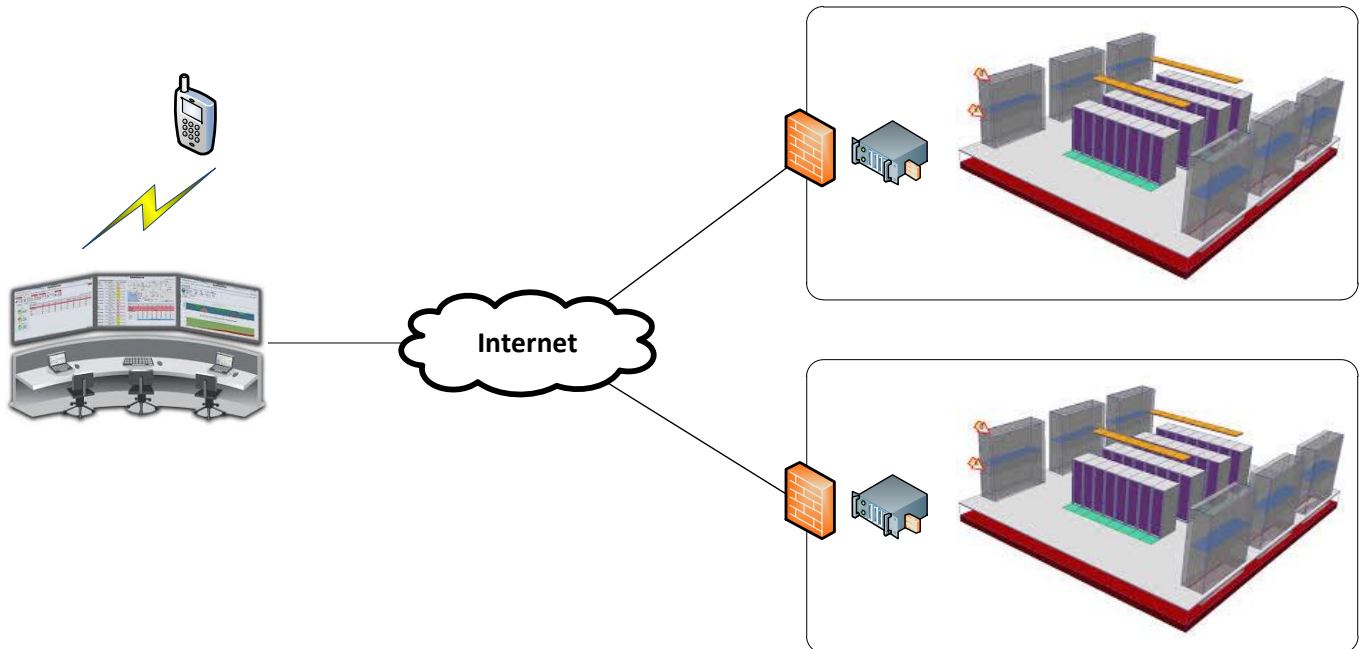

Newtech eNewsletter

创建科技电子通讯

2015 Q2

COVER STORY 封面故事

Newtech Launched iMon365- the 7x24 Comprehensive Monitoring Service

Over the years, **Newtech** has broadened its services and solutions extensively. On top of total solutions for critical environments and IT Infrastructure, **Newtech** recently launched state-of-the-art monitoring services- **iMon365**, which combines Building management system (BMS) with Network Monitoring and Management System (NMS). It provides round the clock monitoring, immediate notification, monthly reports with potential problems and solutions, and expedited problem resolution to ensure clients' security.

iMon365 allows different network components to be closely monitored. Conducted by an experienced team, components such as network utilization and performance are monitored through Cisco IP SLA and QoS, with some tests running as frequently as every five minutes.